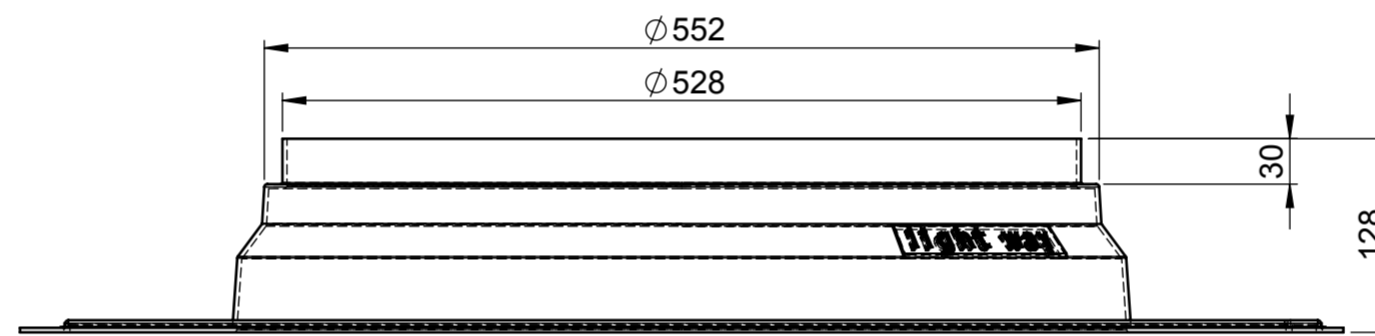

**DOME**

**CRYSTAL DOME**

**TUBE 625mm**

**COLLAR**

**LOW DOME**

**TUBE 415mm**

**ADJUSTABLE ELBOW 23°**

**FLASHING PLATE FOR PITCHED ROOF**

**ADJUSTABLE ELBOW 45°**

**FLASHING PLATE FOR FLAT ROOFS**

**DIFFUSER - INSTANT**

**DIFFUSER - STANDARD**

**LIGHTWAY SILVER 600**

crystal tubular skylights

NO:	PP-0004-EN
VERSION:	1/2015