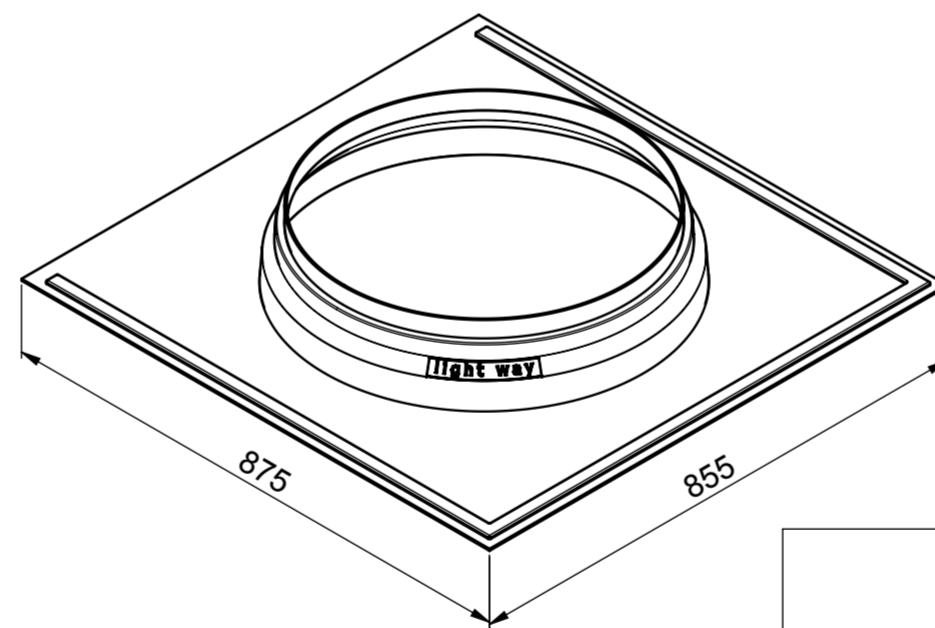

**DOME**

**CRYSTAL DOME**

**TUBE 625mm**

**COLLAR**

**LOW DOME**

**TUBE 415mm**

**ADJUSTABLE ELBOW 23°**

**FLASHING PLATE FOR PITCHED ROOF**

**ADJUSTABLE ELBOW 45°**

**FLASHING PLATE FOR FLAT ROOFS**

**DIFFUSER - INSTANT**

**DIFFUSER - STANDARD**

**LIGHTWAY SILVER 600**

crystal tubular skylights

NO:	PP-0004-EN
VERSION:	1/2015