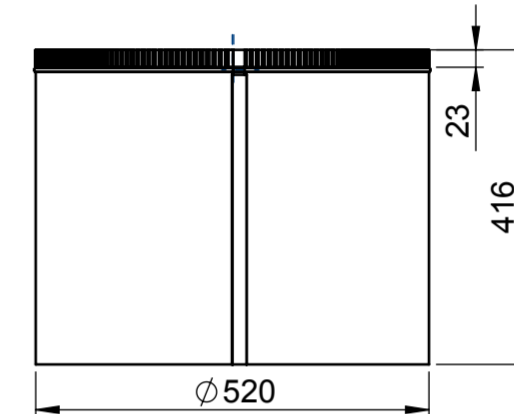

**DOME**

**CRYSTAL DOME**

**TUBE 625mm**

**COLLAR**

**LOW DOME**

**TUBE 415mm**

**ADJUSTABLE ELBOW 23°**

**FLASHING PLATE FOR PITCHED ROOF**

**ADJUSTABLE ELBOW 45°**

**FLASHING PLATE FOR FLAT ROOFS**

**DIFFUSER - INSTANT**

**DIFFUSER - STANDARD**

**LIGHTWAY SILVER 600**

crystal tubular skylights

NO:	PP-0004-EN
VERSION:	1/2015