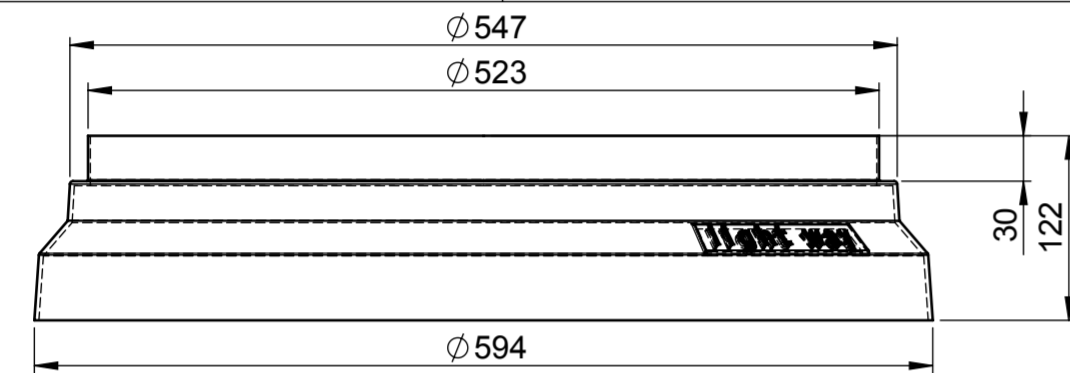

**DOME**

**CRYSTAL DOME**

**TUBE 625mm**

**COLLAR**

**LOW DOME**

**TUBE 415mm**

**ADJUSTABLE ELBOW 23°**

**FLASHING PLATE FOR PITCHED ROOF**

**ADJUSTABLE ELBOW 45°**

**FLASHING PLATE FOR FLAT ROOFS**

**DIFFUSER - INSTANT**

**DIFFUSER - STANDARD**

**LIGHTWAY SILVER 600**

crystal tubular skylights

NO:	PP-0004-EN
VERSION:	1/2015