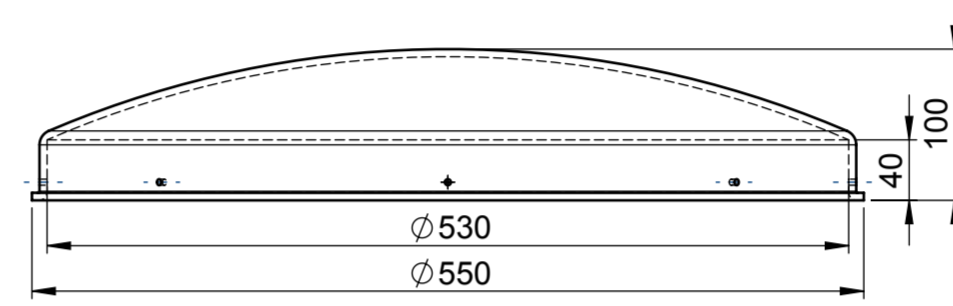

**DOME**

**CRYSTAL DOME**

**TUBE 625mm**

**COLLAR**

**LOW DOME**

**TUBE 415mm**

**ADJUSTABLE ELBOW 23°**

**FLASHING PLATE FOR PITCHED ROOF**

**ADJUSTABLE ELBOW 45°**

**FLASHING PLATE FOR FLAT ROOFS**

**DIFFUSER - INSTANT**

**DIFFUSER - STANDARD**

**LIGHTWAY SILVER 600**

crystal tubular skylights

NO:	PP-0004-EN
VERSION:	1/2015