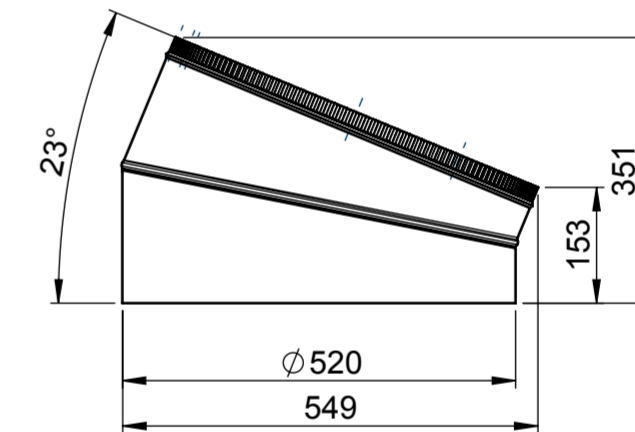

**DOME**

**CRYSTAL DOME**

**TUBE 625mm**

**COLLAR**

**LOW DOME**

**TUBE 415mm**

**ADJUSTABLE ELBOW 23°**

**FLASHING PLATE FOR PITCHED ROOF**

**ADJUSTABLE ELBOW 45°**

**FLASHING PLATE FOR FLAT ROOFS**

**DIFFUSER - INSTANT**

**DIFFUSER - STANDARD**

**LIGHTWAY SILVER 600**

crystal tubular skylights

NO:	PP-0004-EN
VERSION:	1/2015