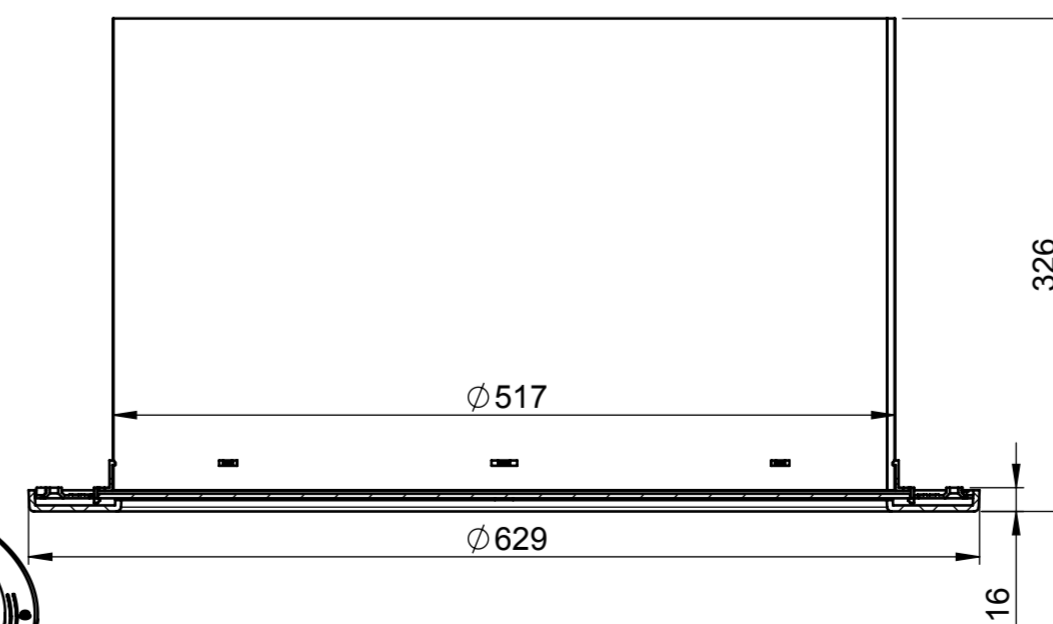

**DOME**

**CRYSTAL DOME**

**TUBE 625mm**

**COLLAR**

**LOW DOME**

**TUBE 415mm**

**ADJUSTABLE ELBOW 23°**

**FLASHING PLATE FOR PITCHED ROOF**

**ADJUSTABLE ELBOW 45°**

**FLASHING PLATE FOR FLAT ROOFS**

**DIFFUSER - INSTANT**

**DIFFUSER - STANDARD**

**LIGHTWAY SILVER 600**

crystal tubular skylights

NO:	PP-0004-EN
VERSION:	1/2015