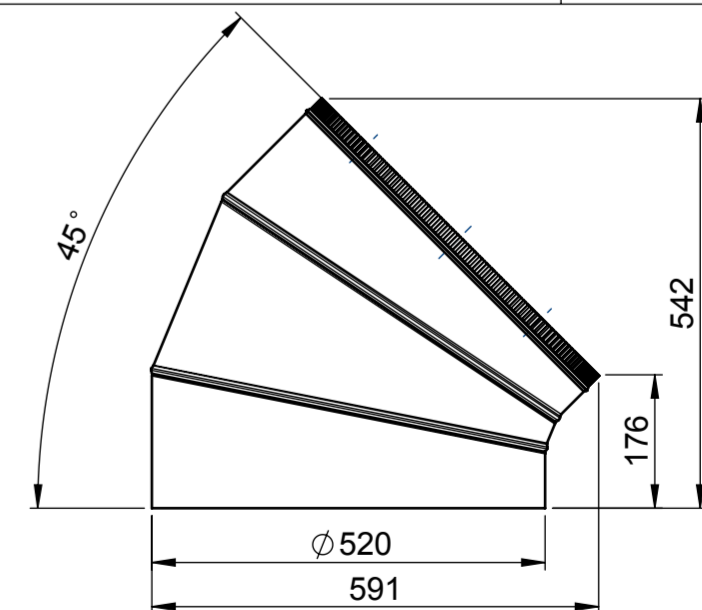

**DOME**

**CRYSTAL DOME**

**TUBE 625mm**

**COLLAR**

**LOW DOME**

**TUBE 415mm**

**ADJUSTABLE ELBOW 23°**

**FLASHING PLATE FOR PITCHED ROOF**

**ADJUSTABLE ELBOW 45°**

**FLASHING PLATE FOR FLAT ROOFS**

**DIFFUSER - INSTANT**

**DIFFUSER - STANDARD**

**LIGHTWAY SILVER 600**

crystal tubular skylights

NO:	PP-0004-EN
VERSION:	1/2015