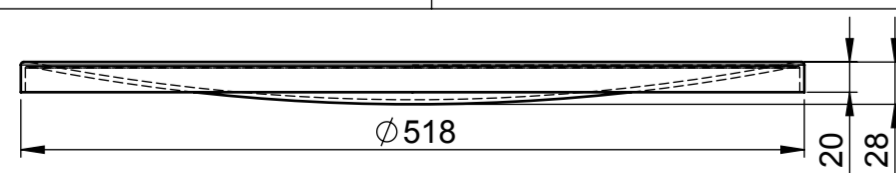

**DOME**

**CRYSTAL DOME**

**TUBE 625mm**

**COLLAR**

**LOW DOME**

**TUBE 415mm**

**ADJUSTABLE ELBOW 23°**

**FLASHING PLATE FOR PITCHED ROOF**

**ADJUSTABLE ELBOW 45°**

**FLASHING PLATE FOR FLAT ROOFS**

**DIFFUSER - INSTANT**

**DIFFUSER - STANDARD**

**LIGHTWAY SILVER 600**

crystal tubular skylights

NO:	PP-0004-EN
VERSION:	1/2015