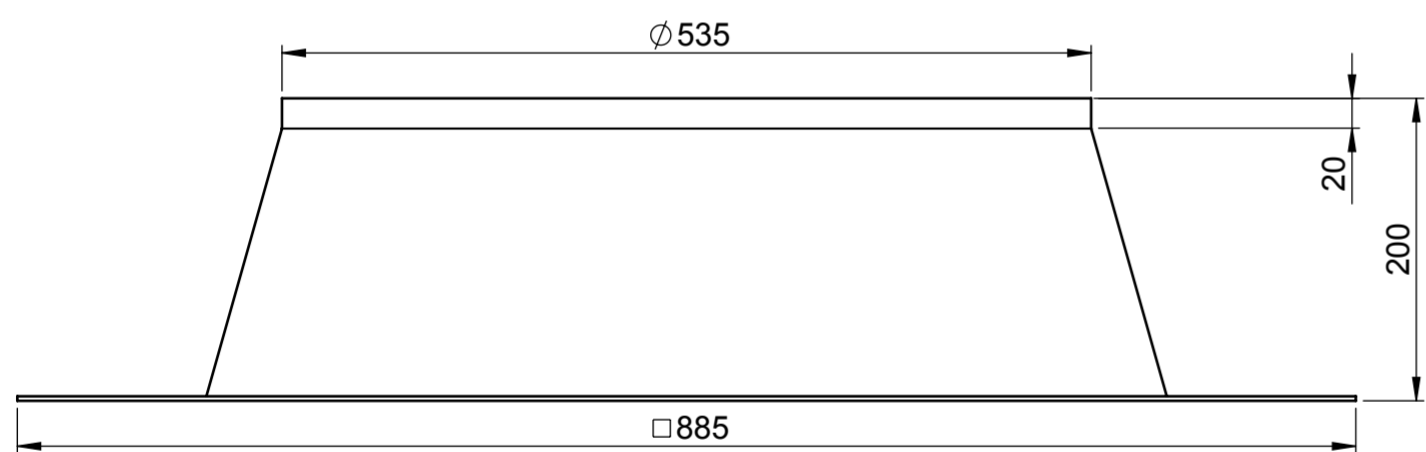

**DOME**

**CRYSTAL DOME**

**TUBE 625mm**

**COLLAR**

**LOW DOME**

**TUBE 415mm**

**ADJUSTABLE ELBOW 23°**

**FLASHING PLATE FOR PITCHED ROOF**

**ADJUSTABLE ELBOW 45°**

**FLASHING PLATE FOR FLAT ROOFS**

**DIFFUSER - INSTANT**

**DIFFUSER - STANDARD**

**LIGHTWAY SILVER 600**

crystal tubular skylights

NO:	PP-0004-EN
VERSION:	1/2015