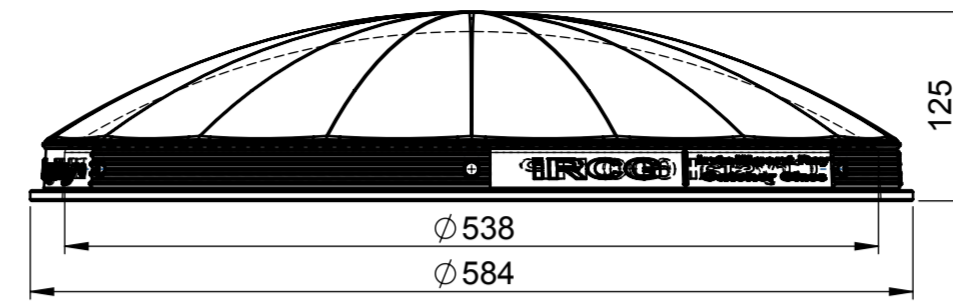

**DOME**

**CRYSTAL DOME**

**TUBE 625mm**

**COLLAR**

**LOW DOME**

**TUBE 415mm**

**ADJUSTABLE ELBOW 23°**

**FLASHING PLATE FOR PITCHED ROOF**

**ADJUSTABLE ELBOW 45°**

**FLASHING PLATE FOR FLAT ROOFS**

**DIFFUSER - INSTANT**

**DIFFUSER - STANDARD**

**LIGHTWAY SILVER 600**

crystal tubular skylights

NO:	PP-0004-EN
VERSION:	1/2015