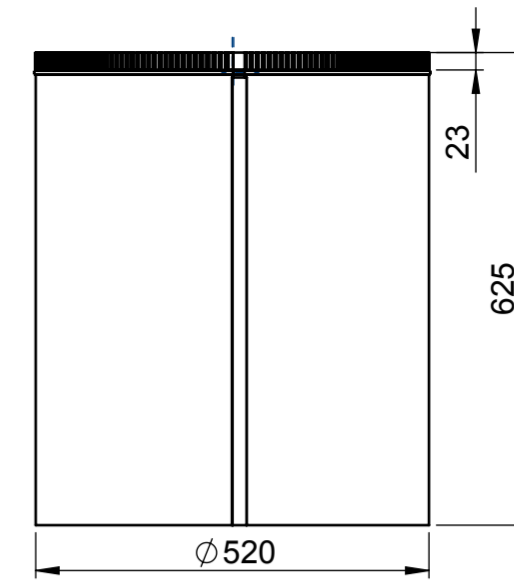

**DOME**

**CRYSTAL DOME**

**TUBE 625mm**

**COLLAR**

**LOW DOME**

**TUBE 415mm**

**ADJUSTABLE ELBOW 23°**

**FLASHING PLATE FOR PITCHED ROOF**

**ADJUSTABLE ELBOW 45°**

**FLASHING PLATE FOR FLAT ROOFS**

**DIFFUSER - INSTANT**

**DIFFUSER - STANDARD**

**LIGHTWAY SILVER 600**

crystal tubular skylights

NO:	PP-0004-EN
VERSION:	1/2015